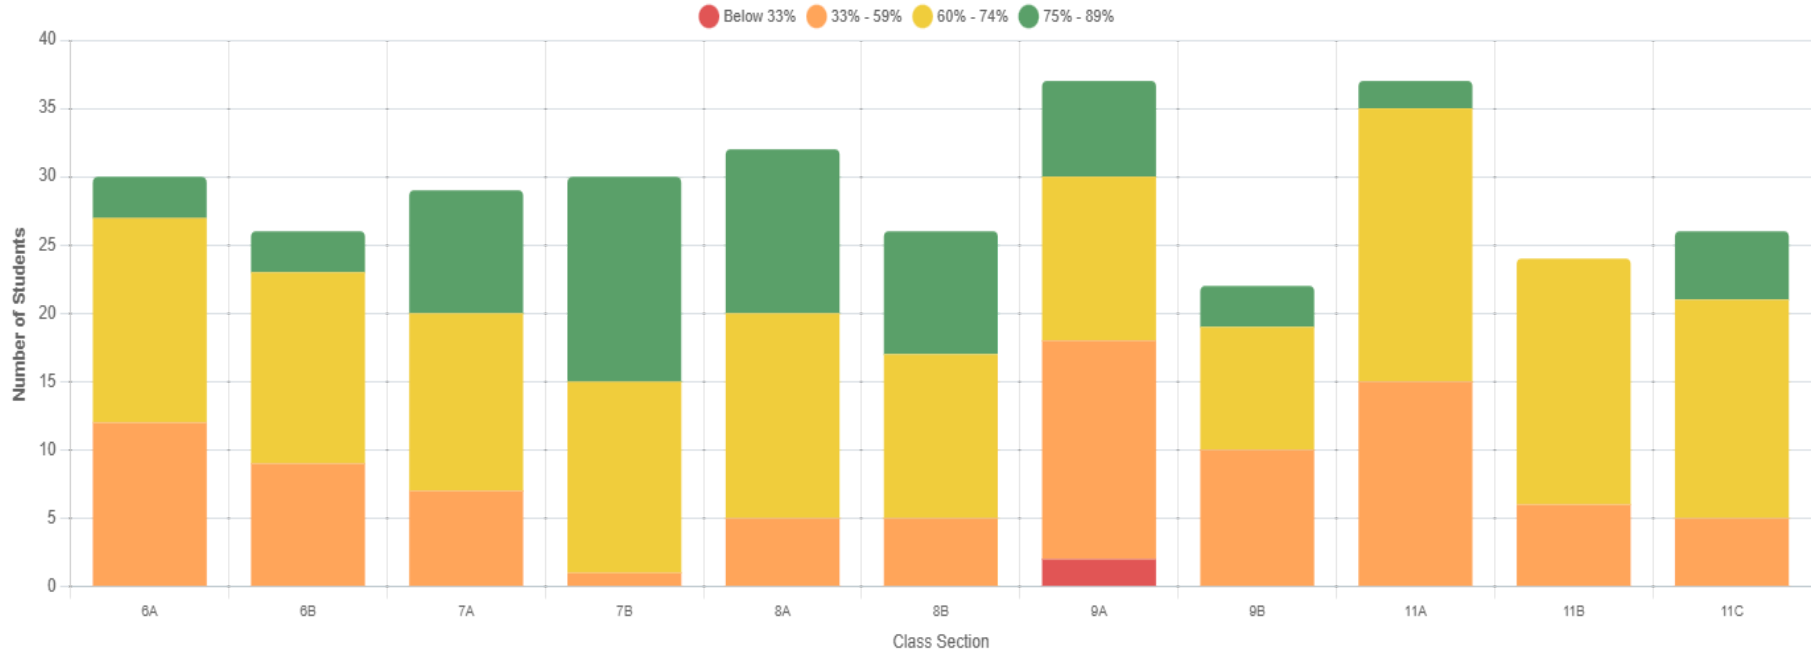

99.06%

OVERALL PASS %

3

FAILED

91%

IN 33%-74% RANGE

Pass Percentage by Class

● 100% pass (9 classes) ● 94-96% (9A, 11C)

Overall Marks Distribution (All Students)

Below 33% 33-59% 60-74% 75-89%

● Below 33% ● 33-59% ● 60-74% ● 75-89%

Range of Marks (Counts) per Class – Stacked View

● Below 33%
 ● 33–59%
 ● 60–74%
 ● 75–89%
 ✨ No student scored 90%+ this year