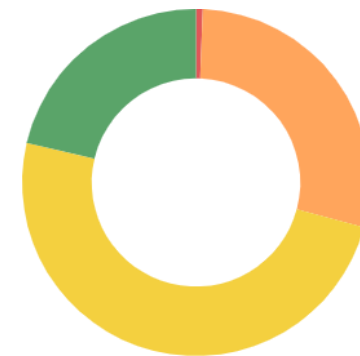

Overall Marks Distribution (All Students)

Below 33% 33-59% 60-74% 75-89%

● Below 33% ● 33-59% ● 60-74% ● 75-89%