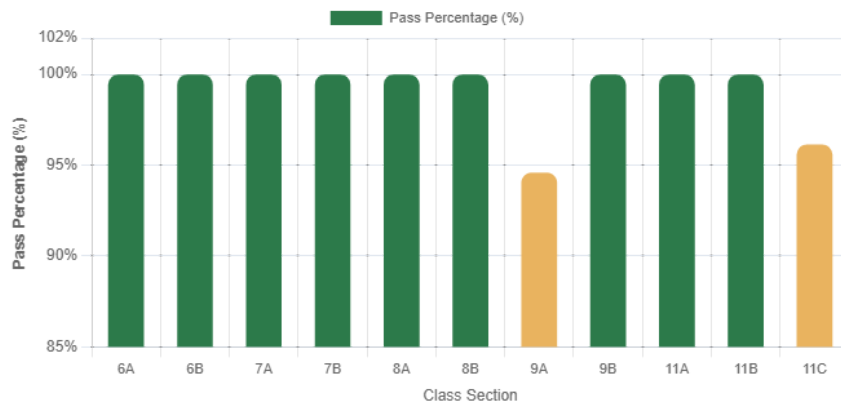

99.06%

OVERALL PASS %

3

FAILED

91%

IN 33%-74% RANGE

Pass Percentage by Class

● 100% pass (9 classes) ● 94-96% (9A, 11C)

Overall Marks Distribution (All Students)

Below 33% 33-59% 60-74% 75-89%

● Below 33% ● 33-59% ● 60-74% ● 75-89%

Range of Marks (Counts) per Class – Stacked View

● Below 33%
 ● 33–59%
 ● 60–74%
 ● 75–89%
 ✨ No student scored 90%+ this year

✦ **Insight:** Most students secured marks in 60-74% category (158 students) followed by 33-59% (91 students). Classes 9A & 11C had the only failures: 9A (2 failed → 94.59% pass), 11C (1 failed → 96.15% pass). All other classes achieved 100% pass rate. Only 2 students across school scored below 33%.